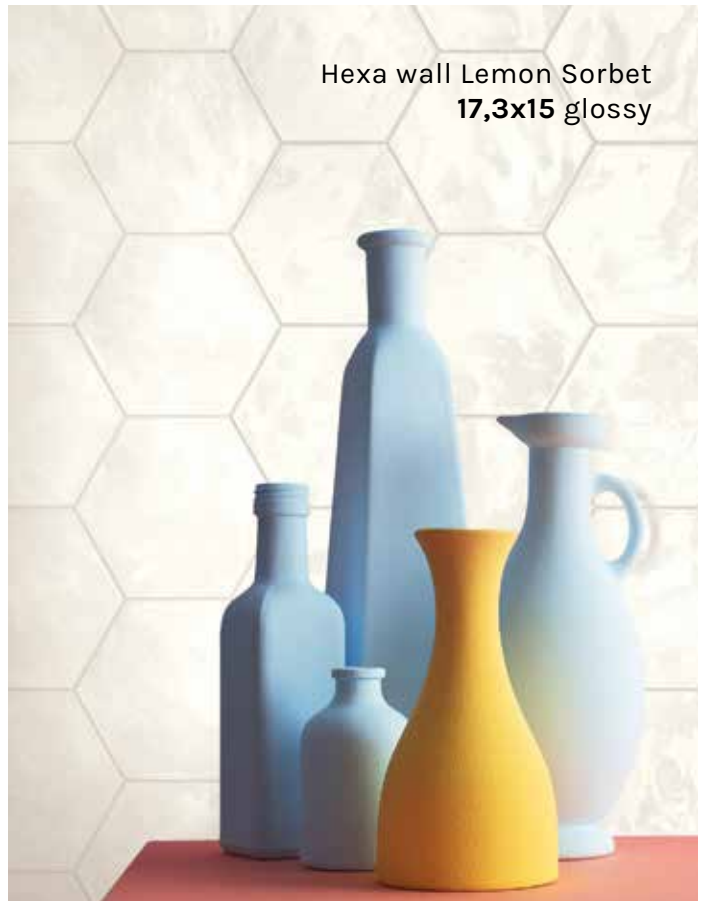

Cherry Pie

Green Echo

Ocean Wave

Black Swan

Lemon Sorbet

Packaging Imballi

Hexa mosaic Wild Sage
31,6x31,6 mix

Hexa wall Lemon Sorbet
17,3x15 glossy