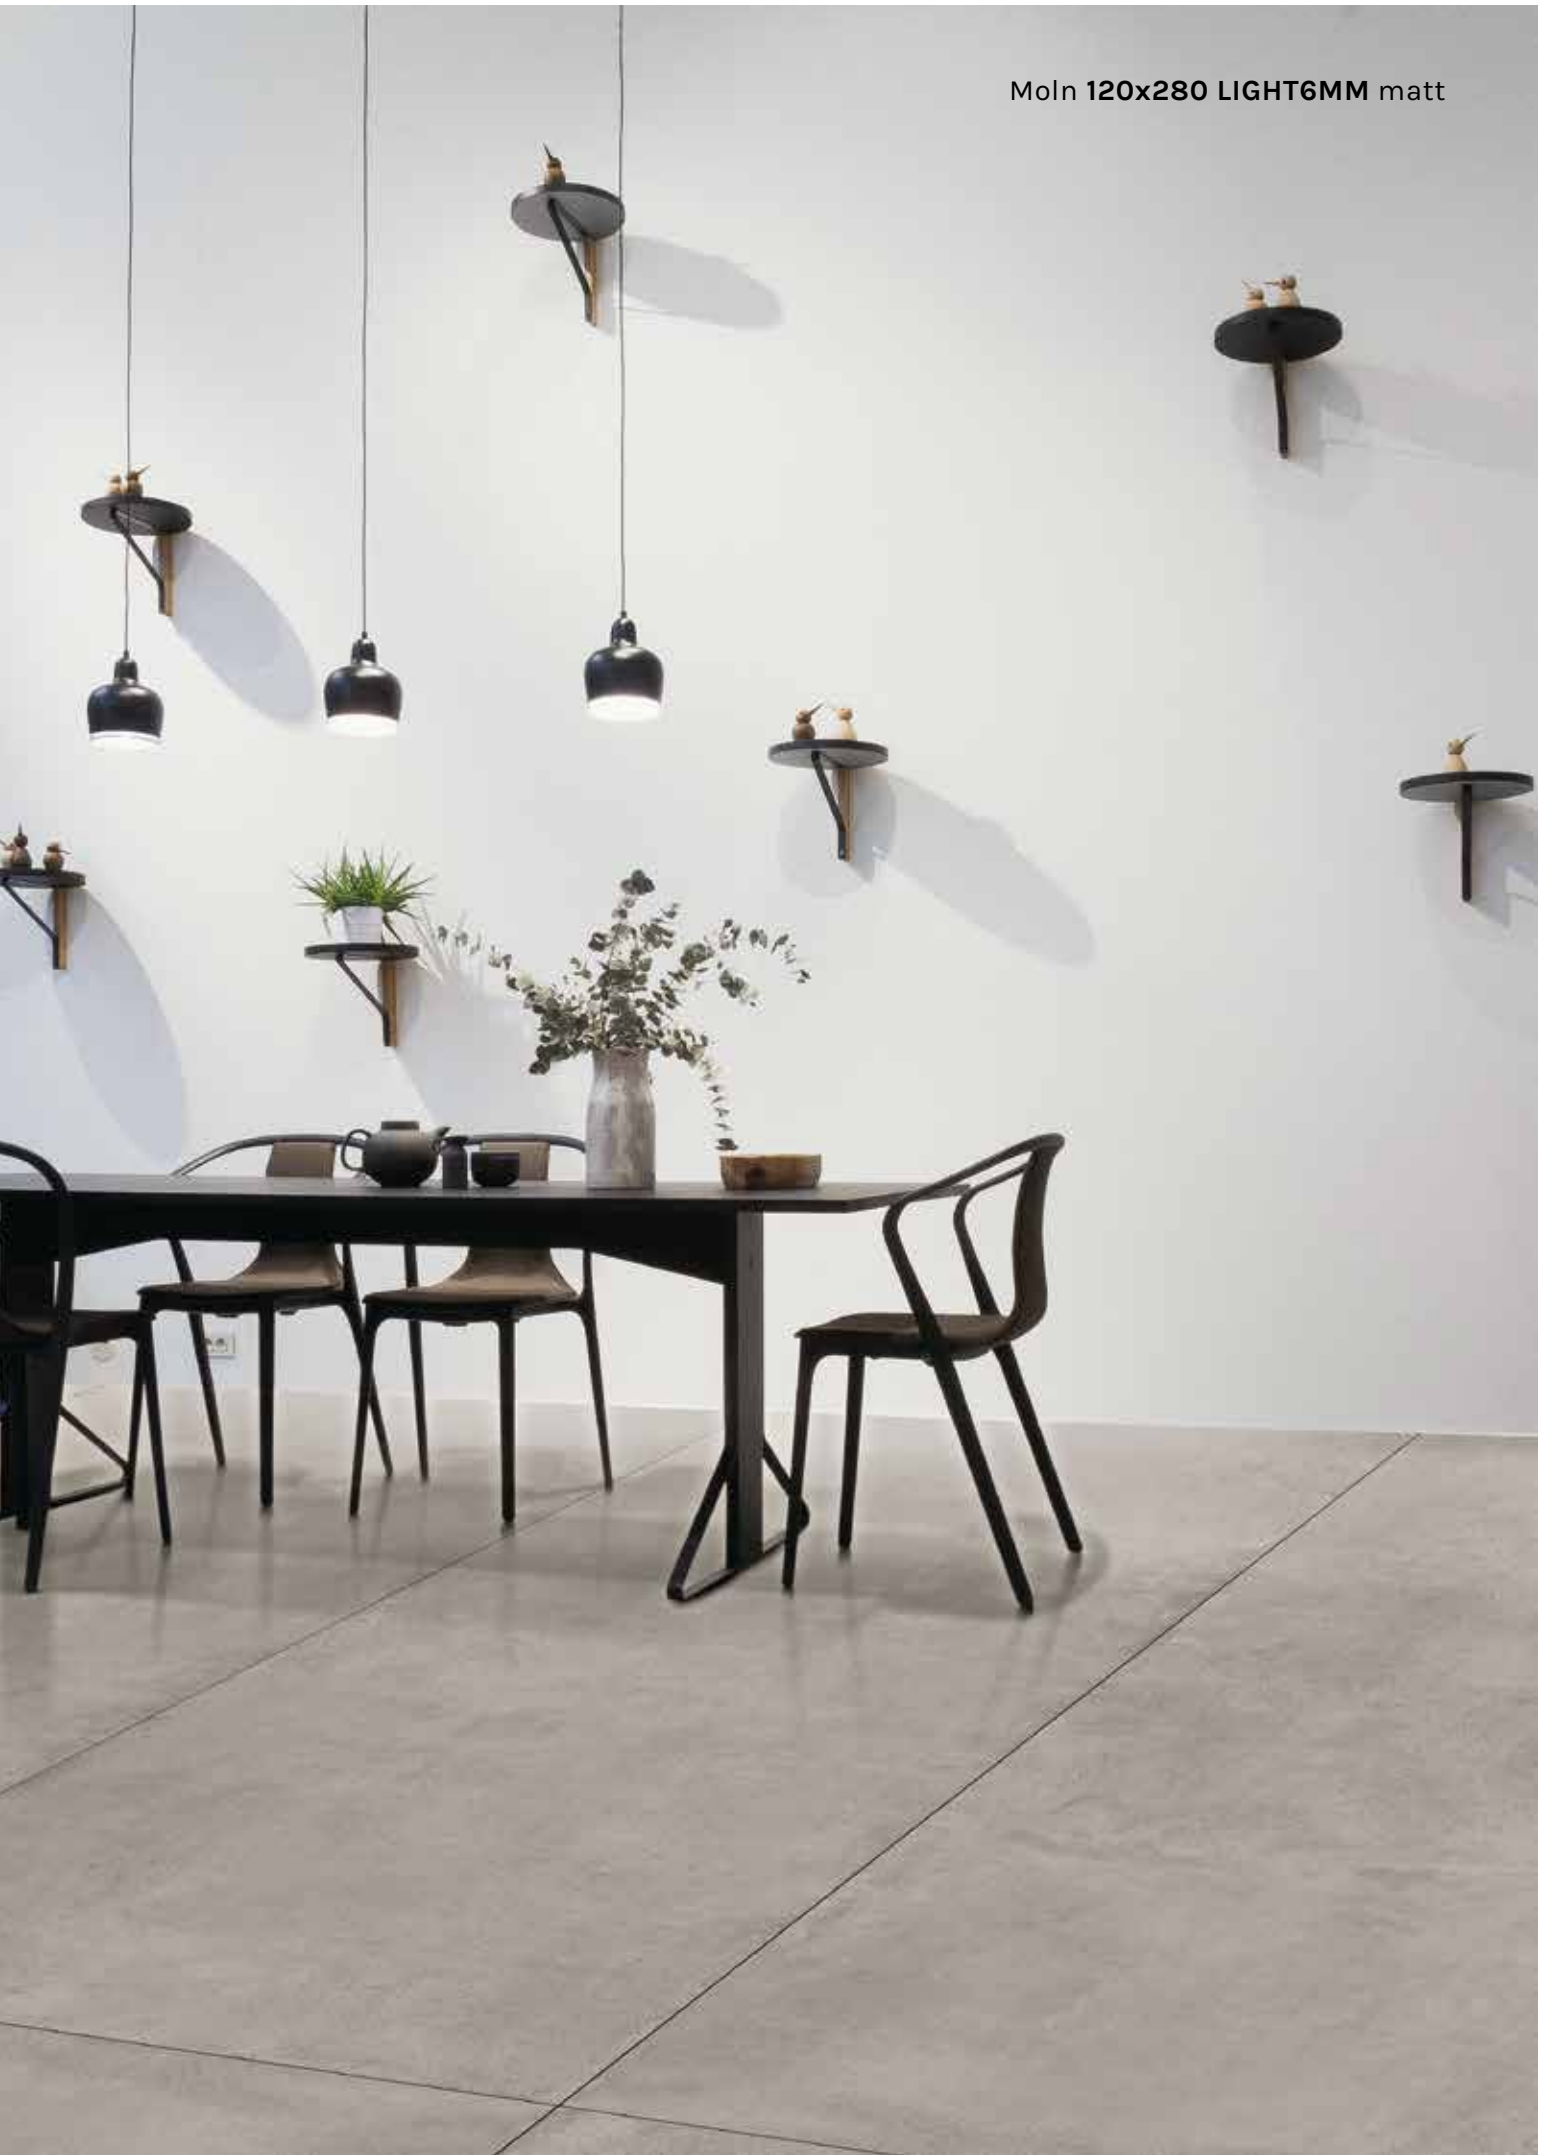

Moln 90x90 matt

Moln 120x280 LIGHT6MM matt

Brun 120x280 LIGHT6MM matt

Architecture should speak of its
time and place, but yearn for
timelessness.

Frank Gehry

Available sizes

formati disponibili

RECTIFIED & MODULAR
RETTIFICATI & MODULARI