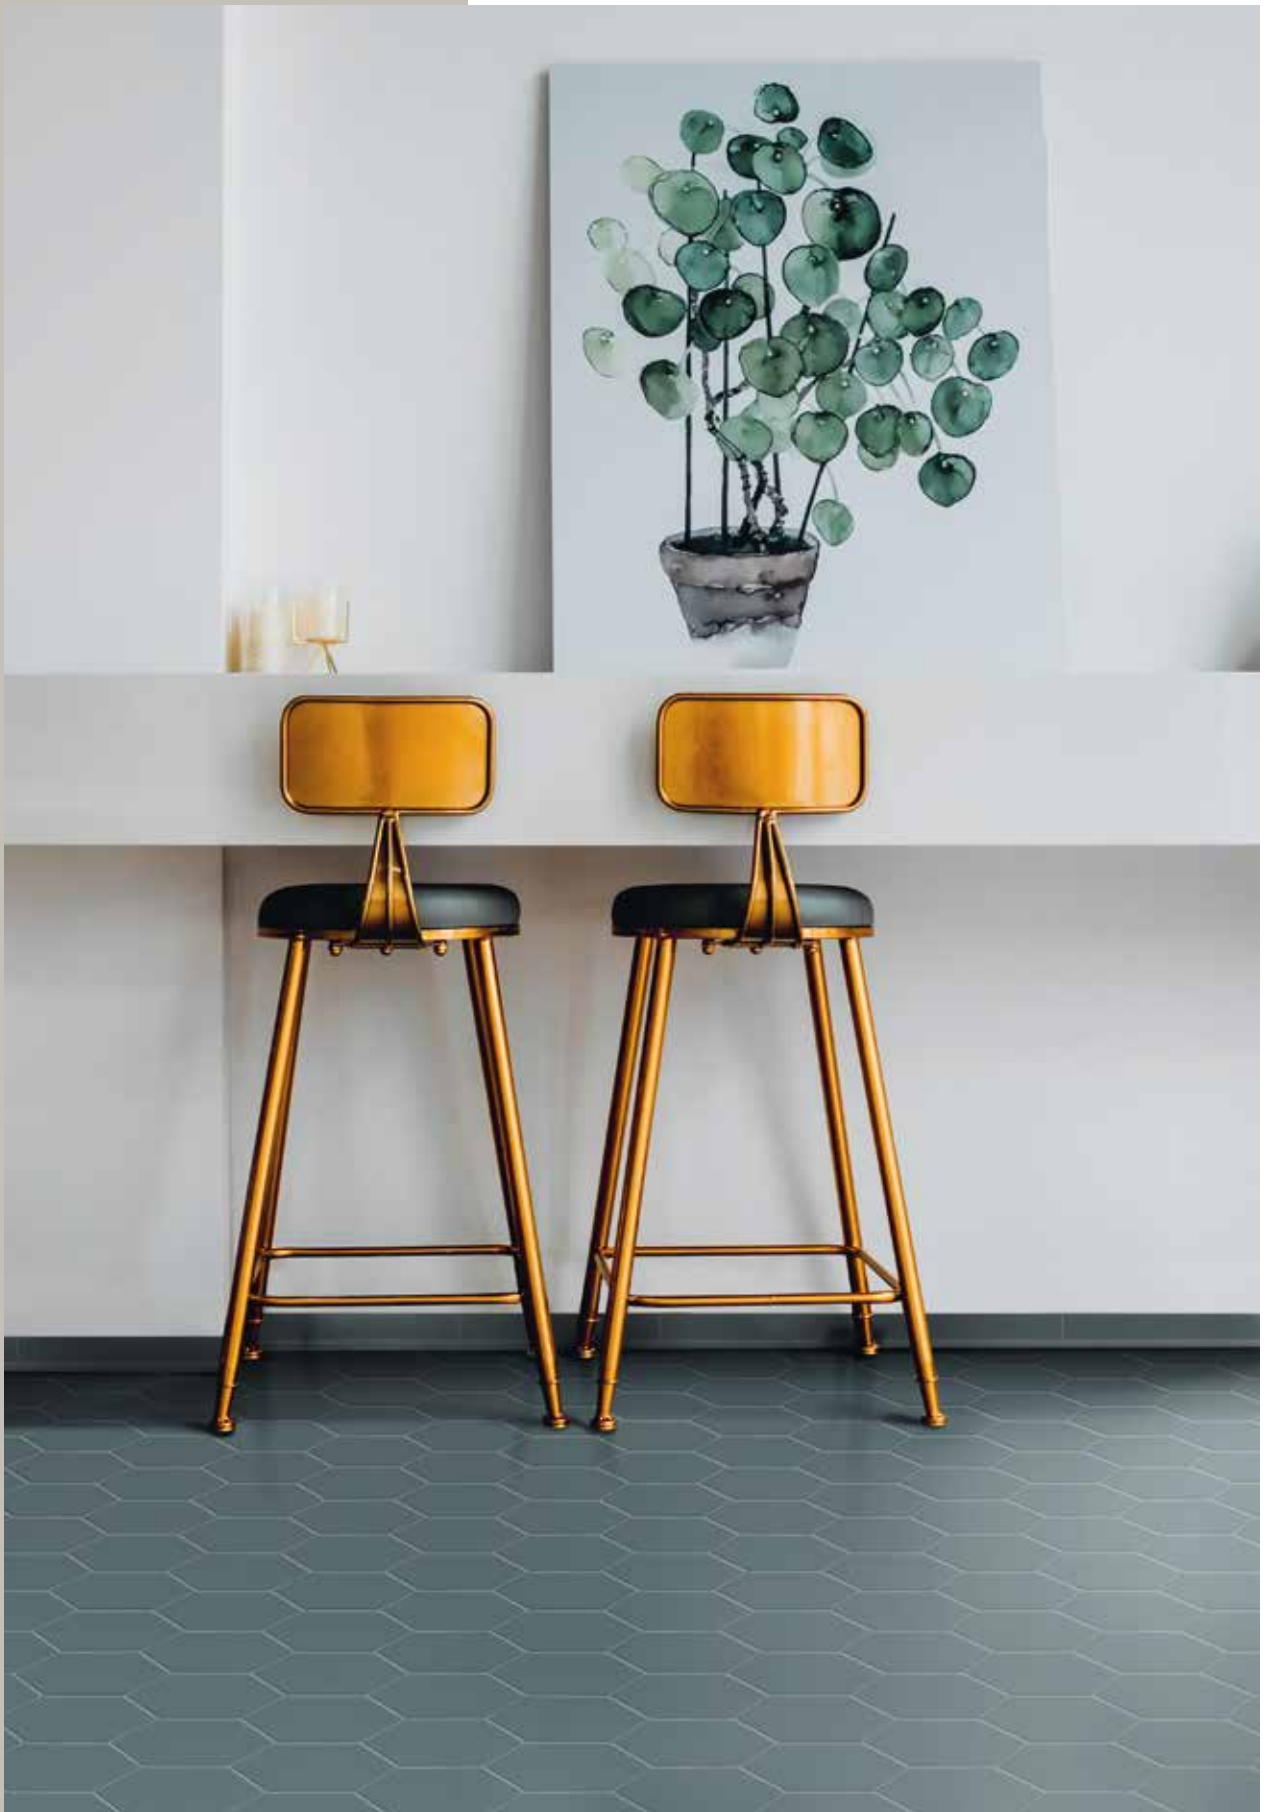

Black Swan

Hexa Floor Aegean Blue
16x14 matt

Hexa Floor Lemon Sorbet
Black Swan 16x14 matt

Hexa Floor Laurel Green **16x14** matt
Skirting Laurel Green **5x30** matt

wall Hexa mosaic Cadet Blue
31,6x31,6 matt
Lagom Charcoal **60x60** matt
floor Charcoal **60x60** matt