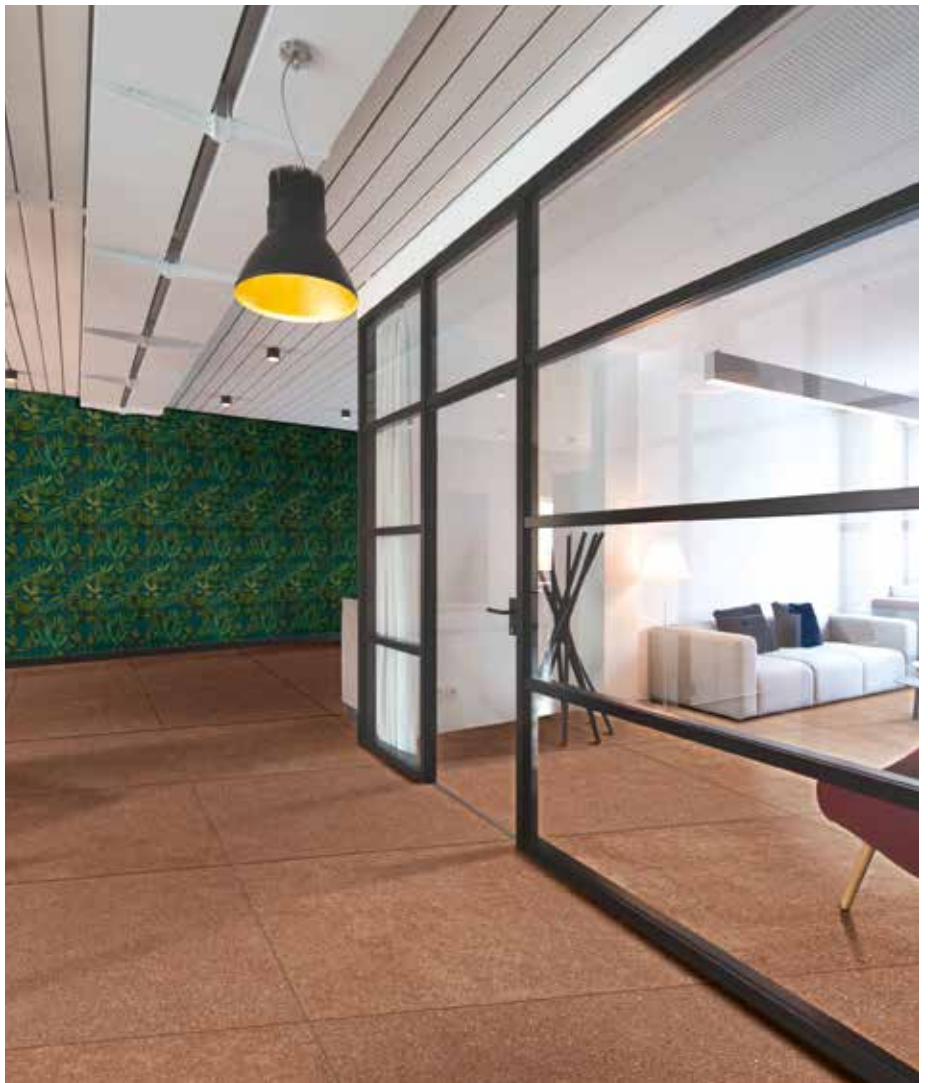

ZINC

120x120

wall Hexa mosaic Wild Sage
31,6x31,6 matt
floor Zinc 120x120 matt

RUST

120x120

Rust 120x120 matt

wall Scenari 3.0 Oh my green
60x120 matt
floor Rust 120x120 matt

GREEN COPPER